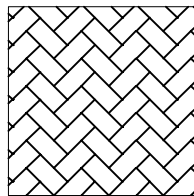

Belgard Pavers

Bergerac Pavers

BERGERAC_A1+A2
Linear Pattern

Mega-Bergerac

MEGA_BERG_A1+A2
Linear Pattern
0% Large Square

MEGA_BERG_B1+B2
Modular Pattern 0% Large
Square

MEGA_BERG_C1+C2
Modular Pattern 10-15%
Large Square

MEGA_BERG_D1+D2
Modular Pattern 20-25%
Large Square

MEGA_BERG_E1+E2
Linear Pattern (checkerboard)
100% Large Square

Mega Bergerac Paver (Small Rectangles)

MEGA_BERGERAC_A1+A2
90° Herringbone

MEGA_BERGERAC_B1+B2
45° Herringbone

MEGA_BERGERAC_C1+C2
Running Bond

Holland Paver

HOLLAND_A1
90° Herringbone

HOLLAND_B1
45° Herringbone

HOLLAND_C1
Running Bond

Note : Patterns with a 1 designation are "simple patterns" (without joints) and patterns with a 2 designation are "Detailed Patterns" (with joints).