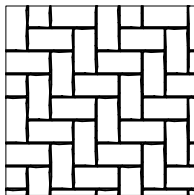

Belgard Pavers

Bergerac Pavers

BERGERAC_A1+A2
Linear Pattern

Mega-Bergerac

MEGA_BERG_A1+A2
Linear Pattern
0% Large Square

MEGA_BERG_B1+B2
Modular Pattern 0% Large
Square

MEGA_BERG_C1+C2
Modular Pattern 10-15%
Large Square

MEGA_BERG_D1+D2
Modular Pattern 20-25%
Large Square

MEGA_BERG_E1+E2
Linear Pattern (checkerboard)
100% Large Square

Mega Bergerac Paver (Small Rectangles)

MEGA_BERGERAC_A1+A2
90° Herringbone

MEGA_BERGERAC_B1+B2
45° Herringbone

MEGA_BERGERAC_C1+C2
Running Bond

Holland Paver

HOLLAND_A1
90° Herringbone

HOLLAND_B1
45° Herringbone

HOLLAND_C1
Running Bond

Note : Patterns with a 1 designation are "simple patterns" (without joints) and patterns with a 2 designation are "Detailed Patterns" (with joints).