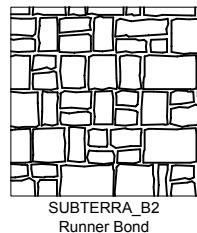

MEGA_BERGERAC_C1+C2
Running Bond

Holland Paver

HOLLAND_A1
90° Herringbone

HOLLAND_B1
45° Herringbone

HOLLAND_C1
Running Bond

Note : Patterns with a 1 designation are "simple patterns" (without joints) and patterns with a 2 designation are "Detailed Patterns" (with joints).

URBANA_C1+C2
Modular Pattern
10-15% Large Square

URBANA_D1+D2
Modular Pattern
20-25% Large Square

URBANA_E1+E2
Linear Pattern (checkerboard),
100% Large Square

Arbel Pavers

ARBEL_A2
Random Pattern

Note : Patterns with a 1 designation are "simple patterns" (without joints) and patterns with a 2 designation are "Detailed Patterns" (with joints).

Scale = 1:40

Belgard Pavers

Mega-Arbel Pavers

Subterra Permeable Paver

Old World Pavers

Mega Lafitt Paver

Scale = 1:40

Note : Patterns with a 1 designation are "simple patterns" (without joints) and patterns with a 2 designation are "Detailed Patterns" (with joints).