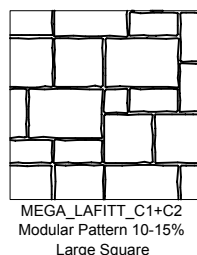

URBANA_C1+C2
Modular Pattern
10-15% Large Square

URBANA_D1+D2
Modular Pattern
20-25% Large Square

URBANA_E1+E2
Linear Pattern (checkerboard),
100% Large Square

Arbel Pavers

ARBEL_A2
Random Pattern

Note : Patterns with a 1 designation are "simple patterns" (without joints) and patterns with a 2 designation are "Detailed Patterns" (with joints).

Scale = 1:40

Belgard Pavers

Mega-Arbel Pavers

Subterra Permeable Paver

Old World Pavers

Mega Lafitt Paver

Scale = 1:40

Note : Patterns with a 1 designation are "simple patterns" (without joints) and patterns with a 2 designation are "Detailed Patterns" (with joints).