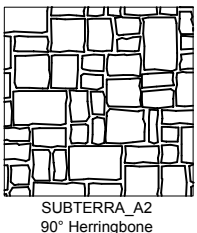

MEGA_BERGERAC_C1+C2
Running Bond

Holland Paver

HOLLAND_A1
90° Herringbone

HOLLAND_B1
45° Herringbone

HOLLAND_C1
Running Bond

Note : Patterns with a 1 designation are "simple patterns" (without joints) and patterns with a 2 designation are "Detailed Patterns" (with joints).

DUBLIN_MOD_D1+D2
Modular Pattern,
20-25% Large Square

DUBLIN_MOD_E1+E2
Linear Pattern (checkerboard)
100% Large Square

Urbana Pavers

URBANA_A1+A2
Linear Pattern
0% Large Square

URBANA_B1+B2
Modular Pattern
0% Large Square

URBANA_C1+C2
Modular Pattern
10-15% Large Square

URBANA_D1+D2
Modular Pattern
20-25% Large Square

URBANA_E1+E2
Linear Pattern (checkerboard),
100% Large Square

Arbel Pavers

ARBEL_A2
Random Pattern

Note : Patterns with a 1 designation are "simple patterns" (without joints) and patterns with a 2 designation are "Detailed Patterns" (with joints).

Scale = 1:40

Belgard Pavers

Mega-Arbel Pavers

Subterra Permeable Paver

Old World Pavers

Mega Lafitt Paver

Scale = 1:40

Note : Patterns with a 1 designation are "simple patterns" (without joints) and patterns with a 2 designation are "Detailed Patterns" (with joints).