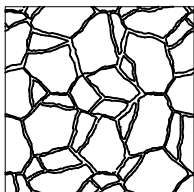

URBANA_C1+C2
Modular Pattern
10-15% Large Square

URBANA_D1+D2
Modular Pattern
20-25% Large Square

URBANA_E1+E2
Linear Pattern (checkerboard),
100% Large Square

Arbel Pavers

ARBEL_A2
Random Pattern

Note : Patterns with a 1 designation are "simple patterns" (without joints) and patterns with a 2 designation are "Detailed Patterns" (with joints).

Scale = 1:40

Belgard Pavers

Mega-Arbel Pavers

Subterra Permeable Paver

Old World Pavers

Mega Lafitt Paver

Scale = 1:40

Note : Patterns with a 1 designation are "simple patterns" (without joints) and patterns with a 2 designation are "Detailed Patterns" (with joints).