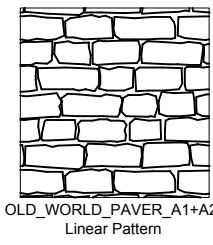

URBANA_C1+C2
Modular Pattern
10-15% Large Square

URBANA_D1+D2
Modular Pattern
20-25% Large Square

URBANA_E1+E2
Linear Pattern (checkerboard),
100% Large Square

Arbel Pavers

ARBEL_A2
Random Pattern

Note : Patterns with a 1 designation are "simple patterns" (without joints) and patterns with a 2 designation are "Detailed Patterns" (with joints).

Scale = 1:40

Belgard Pavers

Mega-Arbel Pavers

Subterra Permeable Paver

Old World Pavers

Mega Lafitt Paver

Scale = 1:40

Note : Patterns with a 1 designation are "simple patterns" (without joints) and patterns with a 2 designation are "Detailed Patterns" (with joints).