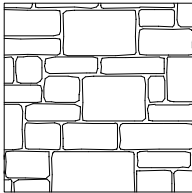

Dufferin Stone

DUFFERIN_A1+A2
Random Ashlar