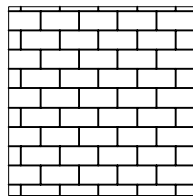

MEGA_BERG_D1+D2
Modular Pattern 20-25%
Large Square

MEGA_BERG_E1+E2
Linear Pattern (checkerboard)
100% Large Square

Mega Bergerac Paver (Small Rectangles)

MEGA_BERGERAC_A1+A2
90° Herringbone

MEGA_BERGERAC_B1+B2
45° Herringbone

MEGA_BERGERAC_C1+C2
Running Bond

Holland Paver

HOLLAND_A1
90° Herringbone

HOLLAND_B1
45° Herringbone

HOLLAND_C1
Running Bond

Note : Patterns with a 1 designation are "simple patterns" (without joints) and patterns with a 2 designation are "Detailed Patterns" (with joints).