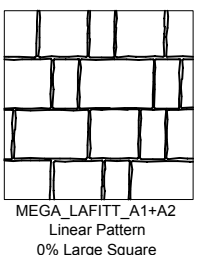

URBANA_C1+C2
Modular Pattern
10-15% Large Square

URBANA_D1+D2
Modular Pattern
20-25% Large Square

URBANA_E1+E2
Linear Pattern (checkerboard),
100% Large Square

Arbel Pavers

ARBEL_A2
Random Pattern

Note : Patterns with a 1 designation are "simple patterns" (without joints) and patterns with a 2 designation are "Detailed Patterns" (with joints).

Scale = 1:40

Belgard Pavers

Mega-Arbel Pavers

Subterra Permeable Paver

Old World Pavers

Mega Lafitt Paver

Scale = 1:40

Note : Patterns with a 1 designation are "simple patterns" (without joints) and patterns with a 2 designation are "Detailed Patterns" (with joints).