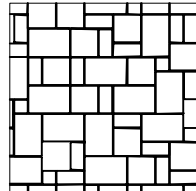

MEGA_BERGERAC_C1+C2
Running Bond

Holland Paver

HOLLAND_A1
90° Herringbone

HOLLAND_B1
45° Herringbone

HOLLAND_C1
Running Bond

Note : Patterns with a 1 designation are "simple patterns" (without joints) and patterns with a 2 designation are "Detailed Patterns" (with joints).

Belgard Pavers

Dublin Cobble Paver

DUBLIN_COBBLE_A1+A2
Linear Pattern

Dublin Cobble Modular (3pc)

DUBLIN_MOD_A1+A2
Linear Pattern,
0% Large Square

DUBLIN_MOD_B1+B2
Modular Pattern,
0% Large Square

DUBLIN_MOD_C1+C2
Modular Pattern,
10-15% Large Square

DUBLIN_MOD_D1+D2
Modular Pattern,
20-25% Large Square

DUBLIN_MOD_E1+E2
Linear Pattern (checkerboard)
100% Large Square

Urbana Pavers

URBANA_A1+A2
Linear Pattern
0% Large Square

URBANA_B1+B2
Modular Pattern
0% Large Square