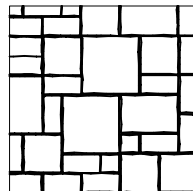

MEGA_BERGERAC_C1+C2
Running Bond

Holland Paver

HOLLAND_A1
90° Herringbone

HOLLAND_B1
45° Herringbone

HOLLAND_C1
Running Bond

Note : Patterns with a 1 designation are "simple patterns" (without joints) and patterns with a 2 designation are "Detailed Patterns" (with joints).

DUBLIN_MOD_D1+D2
Modular Pattern,
20-25% Large Square

DUBLIN_MOD_E1+E2
Linear Pattern (checkerboard)
100% Large Square

Urbana Pavers

URBANA_A1+A2
Linear Pattern
0% Large Square

URBANA_B1+B2
Modular Pattern
0% Large Square

URBANA_C1+C2
Modular Pattern
10-15% Large Square

URBANA_D1+D2
Modular Pattern
20-25% Large Square

URBANA_E1+E2
Linear Pattern (checkerboard),
100% Large Square

Arbel Pavers

ARBEL_A2
Random Pattern

Note : Patterns with a 1 designation are "simple patterns" (without joints) and patterns with a 2 designation are "Detailed Patterns" (with joints).