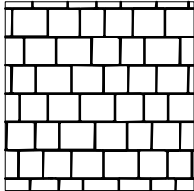

Belgard Pavers

Dublin Cobble Paver

DUBLIN_COBBLE_A1+A2
Linear Pattern