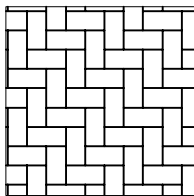

Belgard Pavers

Bergerac Pavers

BERGERAC_A1+A2
Linear Pattern

Mega-Bergerac

MEGA_BERG_A1+A2
Linear Pattern
0% Large Square

MEGA_BERG_B1+B2
Modular Pattern 0% Large
Square

MEGA_BERG_C1+C2
Modular Pattern 10-15%
Large Square

MEGA_BERG_D1+D2
Modular Pattern 20-25%
Large Square

MEGA_BERG_E1+E2
Linear Pattern (checkerboard)
100% Large Square

Mega Bergerac Paver (Small Rectangles)

MEGA_BERGERAC_A1+A2
90° Herringbone

MEGA_BERGERAC_B1+B2
45° Herringbone

MEGA_BERGERAC_C1+C2
Running Bond

Holland Paver

HOLLAND_A1
90° Herringbone

HOLLAND_B1
45° Herringbone

HOLLAND_C1
Running Bond

Note : Patterns with a 1 designation are "simple patterns" (without joints) and patterns with a 2 designation are "Detailed Patterns" (with joints).