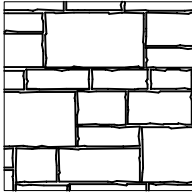

Belgard Masonry

Water Ford Stone

WATERFORD_A1+A2
Random Ashlar