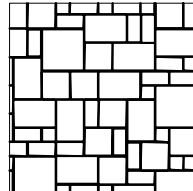

MEGA_BERGERAC_C1+C2
Running Bond

Holland Paver

HOLLAND_A1
90° Herringbone

HOLLAND_B1
45° Herringbone

HOLLAND_C1
Running Bond

Note : Patterns with a 1 designation are "simple patterns" (without joints) and patterns with a 2 designation are "Detailed Patterns" (with joints).

Belgard Pavers

Dublin Cobble Paver

DUBLIN_COBBLE_A1+A2
Linear Pattern

Dublin Cobble Modular (3pc)

DUBLIN_MOD_A1+A2
Linear Pattern,
0% Large Square

DUBLIN_MOD_B1+B2
Modular Pattern,
0% Large Square

DUBLIN_MOD_C1+C2
Modular Pattern,
10-15% Large Square