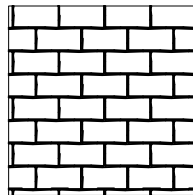

Belgard Pavers

Bergerac Pavers

BERGERAC_A1+A2
Linear Pattern

Mega-Bergerac

MEGA_BERG_A1+A2
Linear Pattern
0% Large Square

MEGA_BERG_B1+B2
Modular Pattern 0% Large
Square

MEGA_BERG_C1+C2
Modular Pattern 10-15%
Large Square

MEGA_BERG_D1+D2
Modular Pattern 20-25%
Large Square

MEGA_BERG_E1+E2
Linear Pattern (checkerboard)
100% Large Square

Mega Bergerac Paver (Small Rectangles)

MEGA_BERGERAC_A1+A2
90° Herringbone

MEGA_BERGERAC_B1+B2
45° Herringbone

MEGA_BERGERAC_C1+C2
Running Bond

Holland Paver

HOLLAND_A1
90° Herringbone

HOLLAND_B1
45° Herringbone

HOLLAND_C1
Running Bond

Note : Patterns with a 1 designation are "simple patterns" (without joints) and patterns with a 2 designation are "Detailed Patterns" (with joints).