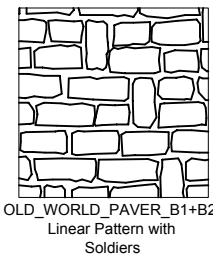

URBANA_C1+C2
Modular Pattern
10-15% Large Square

URBANA_D1+D2
Modular Pattern
20-25% Large Square

URBANA_E1+E2
Linear Pattern (checkerboard),
100% Large Square

Arbel Pavers

ARBEL_A2
Random Pattern

Note : Patterns with a 1 designation are "simple patterns" (without joints) and patterns with a 2 designation are "Detailed Patterns" (with joints).

Scale = 1:40

Belgard Pavers

Mega-Arbel Pavers

Subterra Permeable Paver

Old World Pavers

Mega Lafitt Paver

Scale = 1:40

Note : Patterns with a 1 designation are "simple patterns" (without joints) and patterns with a 2 designation are "Detailed Patterns" (with joints).