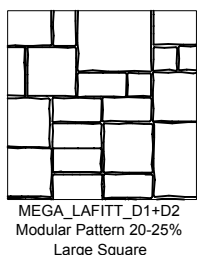

URBANA_C1+C2
Modular Pattern
10-15% Large Square

URBANA_D1+D2
Modular Pattern
20-25% Large Square

URBANA_E1+E2
Linear Pattern (checkerboard),
100% Large Square

Arbel Pavers

ARBEL_A2
Random Pattern

Note : Patterns with a 1 designation are "simple patterns" (without joints) and patterns with a 2 designation are "Detailed Patterns" (with joints).

Scale = 1:40

Belgard Pavers

Mega-Arbel Pavers

Subterra Permeable Paver

Old World Pavers

Mega Lafitt Paver

Scale = 1:40

Note : Patterns with a 1 designation are "simple patterns" (without joints) and patterns with a 2 designation are "Detailed Patterns" (with joints).