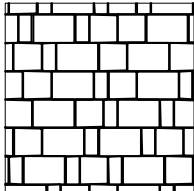

Dublin Cobble Modular (3pc)

DUBLIN_MOD_A1+A2
Linear Pattern,
0% Large Square